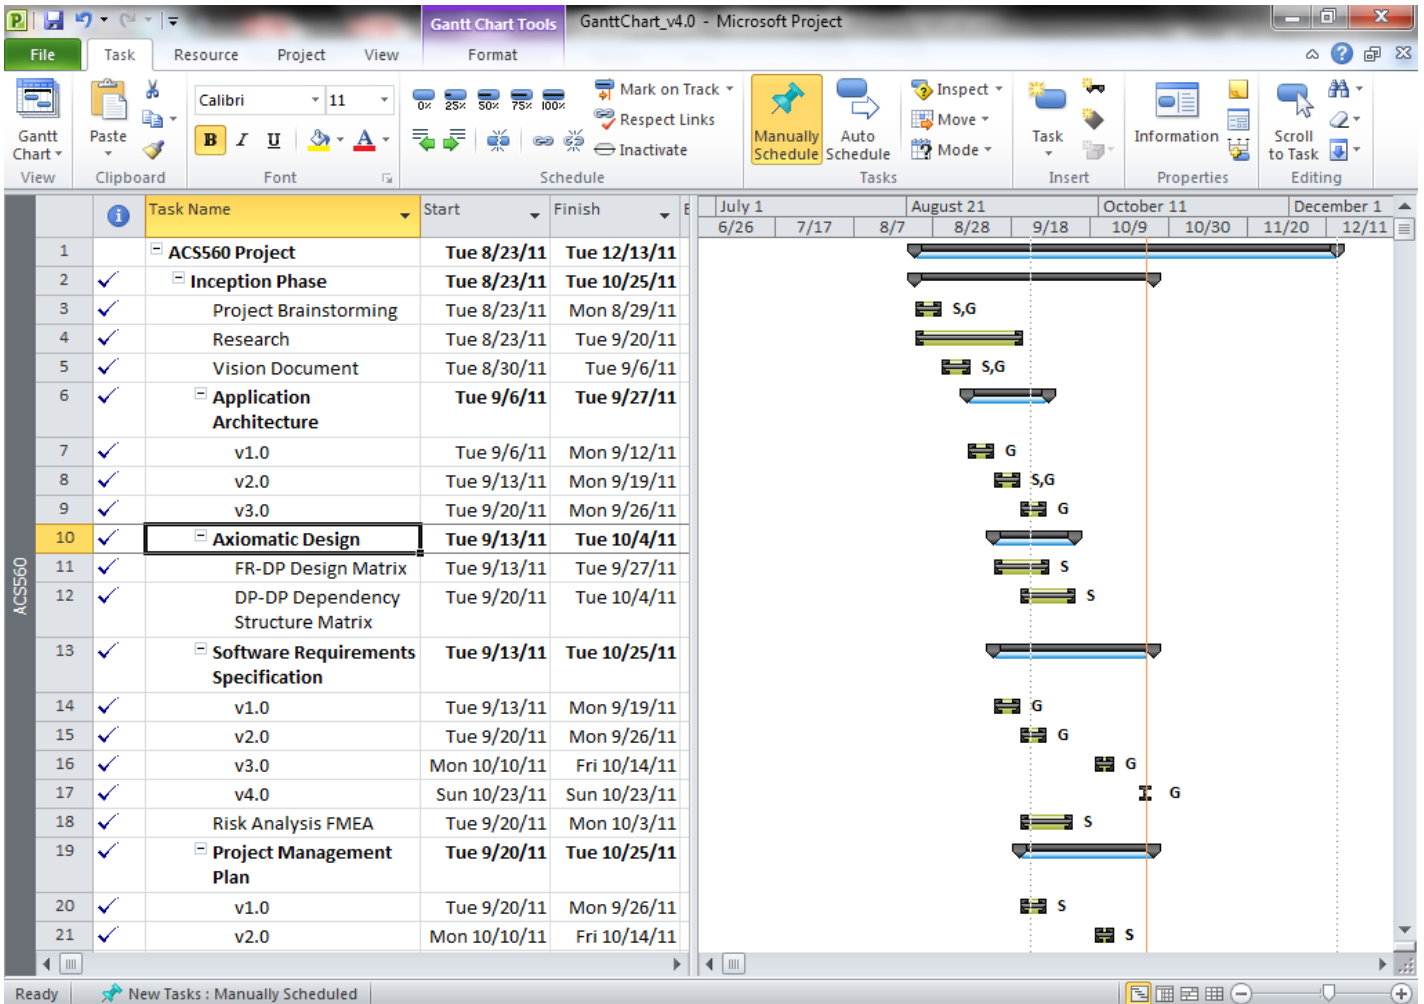

Academic Measurement and Achievement Mentor

Gantt Chart_v4.0

GanttChart_v4.0 - Microsoft Project

File Task Resource Project View Format

Calibri 11

0% 25% 50% 75% 100%

Mark on Track Respect Links Inactivate

Manually Schedule Auto Schedule

Inspect Move Mode

Task Information Properties

Scroll to Task Editing

Task Name	Start	Finish
19 ✓ Project Management Plan	Tue 9/20/11	Tue 10/25/11
20 ✓ v1.0	Tue 9/20/11	Mon 9/26/11
21 ✓ v2.0	Mon 10/10/11	Fri 10/14/11
22 ✓ v3.0	Sun 10/23/11	Mon 10/24/11
23 ✓ Gantt chart	Tue 9/20/11	Tue 10/25/11
24 ✓ v1.0	Fri 9/23/11	Fri 9/23/11
25 ✓ v2.0	Wed 9/28/11	Wed 9/28/11
26 ✓ v3.0	Sun 10/16/11	Sun 10/16/11
27 ✓ v4.0	Mon 10/24/11	Mon 10/24/11
28 ✓ Progress Presentation	Fri 9/23/11	Tue 10/18/11
29 ✓ v1.0	Fri 9/23/11	Tue 9/27/11
30 ✓ v2.0	Tue 10/18/11	Tue 10/18/11
31 ✓ Elaboration Phase	Tue 10/18/11	Tue 12/13/11
32 ✓ QFD	Tue 10/18/11	Tue 10/25/11
33 ✓ v1.0	Tue 10/18/11	Tue 10/25/11
34 ✓ Software Design	Tue 10/18/11	Tue 12/13/11
35 ✓ SDD	Tue 10/18/11	Tue 11/29/11
36 ✓ v1.0		
37 ✓ Class Diagram	Tue 10/18/11	Tue 11/1/11
38 ✓ v1.0	Tue 10/18/11	Tue 10/25/11
39 ✓ Data Flow Diagram	Tue 10/18/11	Tue 11/1/11
40 ✓ v1.0		
41 ✓ Use Case Diagram	Tue 10/18/11	Tue 10/25/11
42 ✓ v1.0	Tue 10/18/11	Thu 10/20/11

July 1 6/26 7/17 8/7 8/28 9/18 10/9 10/30 11/20 12/11

August 21

October 11

December 1

ACSS60

Ready New Tasks : Manually Scheduled