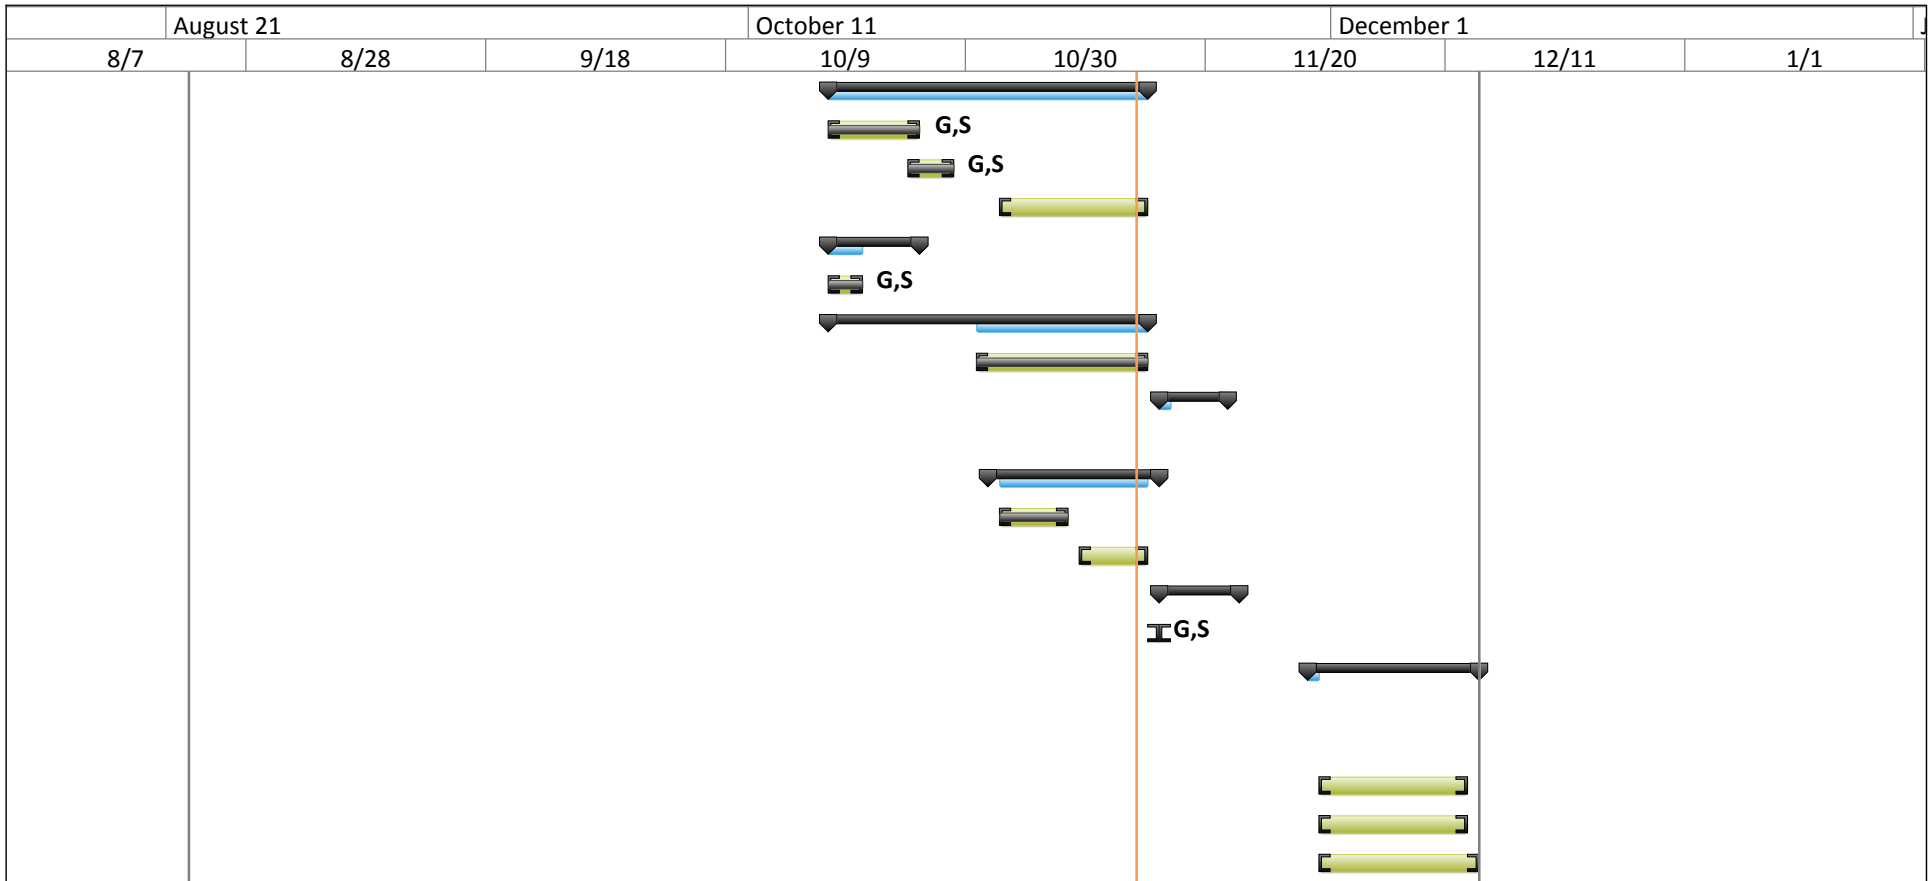

Project: GanttChartv2_1 Date: Mon 11/14/11	Task		External Milestone		Manual Summary Rollup	
	Split		Inactive Task		Manual Summary	
	Milestone		Inactive Milestone		Start-only	
	Summary		Inactive Summary		Finish-only	
	Project Summary		Manual Task		Deadline	
	External Tasks		Duration-only		Progress	