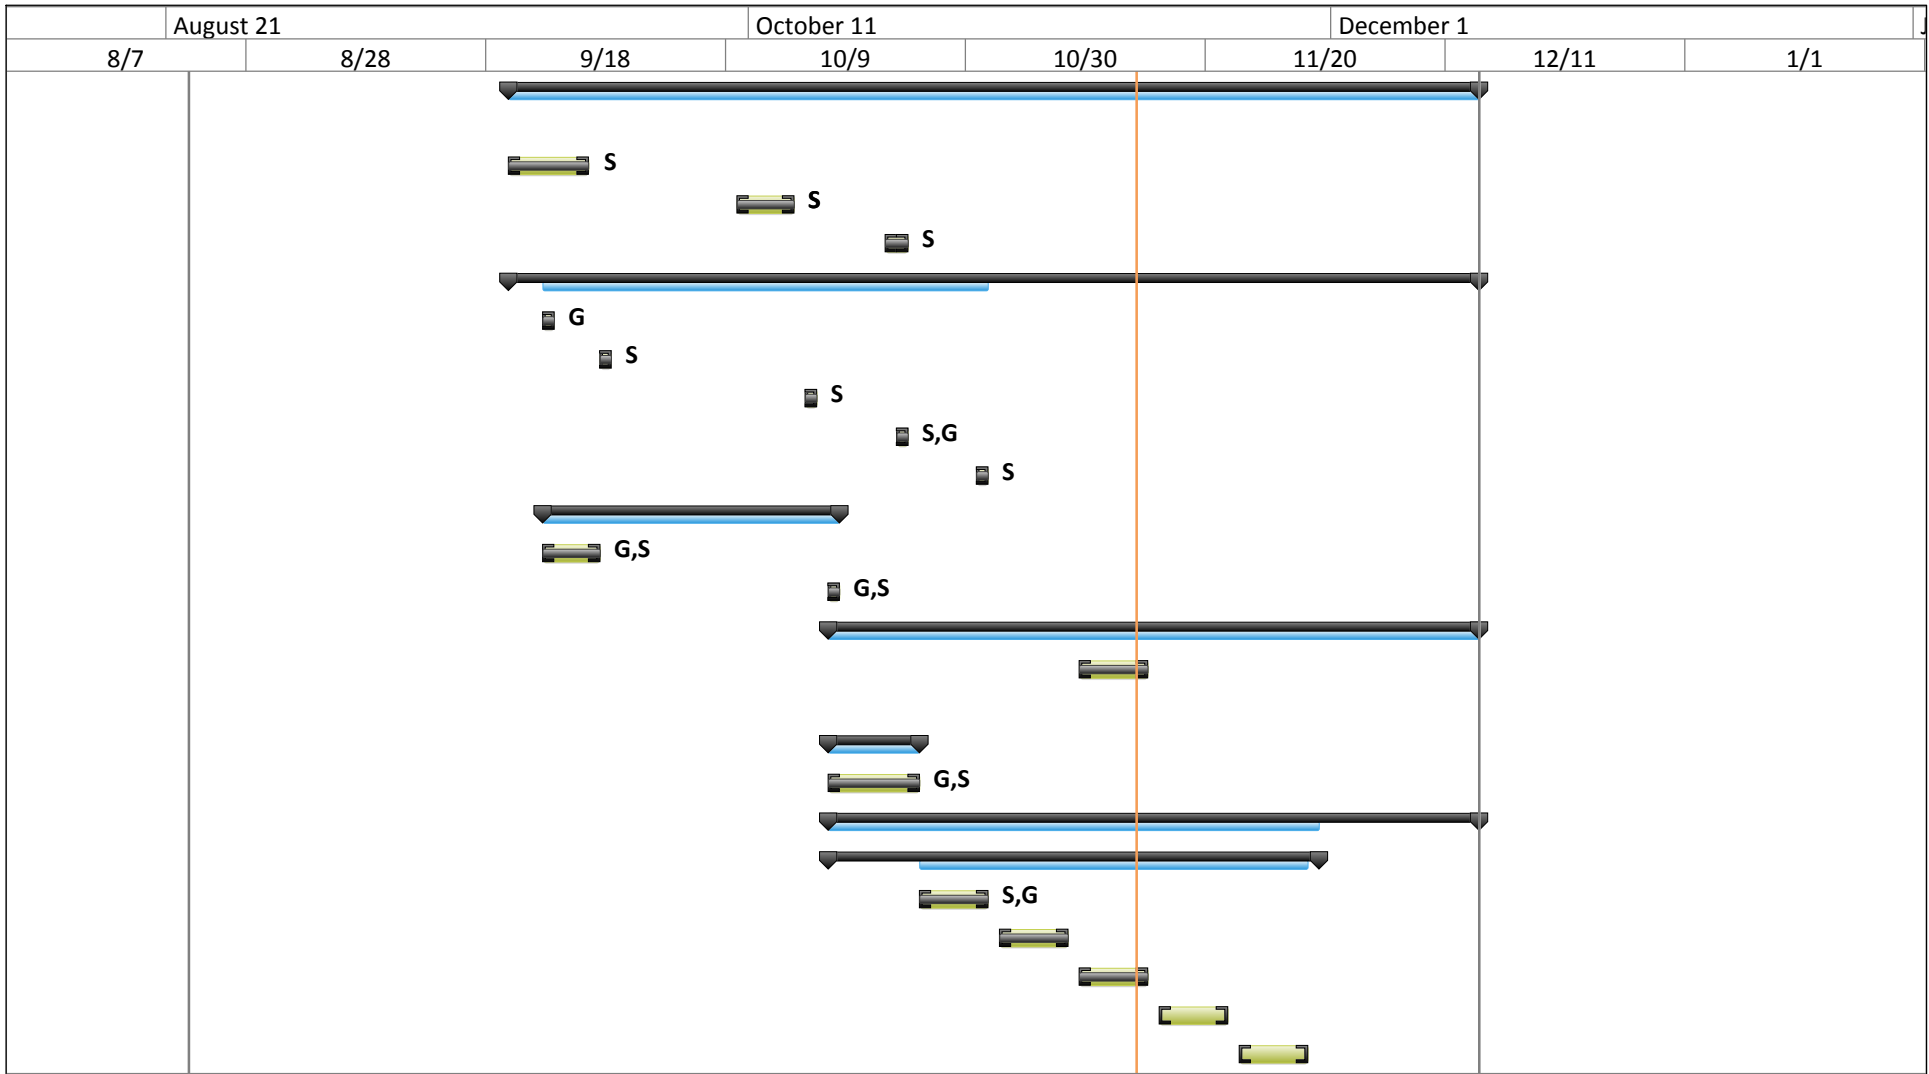

Project: GanttChartv2_1 Date: Mon 11/14/11	Task		External Milestone		Manual Summary Rollup	
	Split		Inactive Task		Manual Summary	
	Milestone		Inactive Milestone		Start-only	
	Summary		Inactive Summary		Finish-only	
	Project Summary		Manual Task		Deadline	
	External Tasks		Duration-only		Progress	