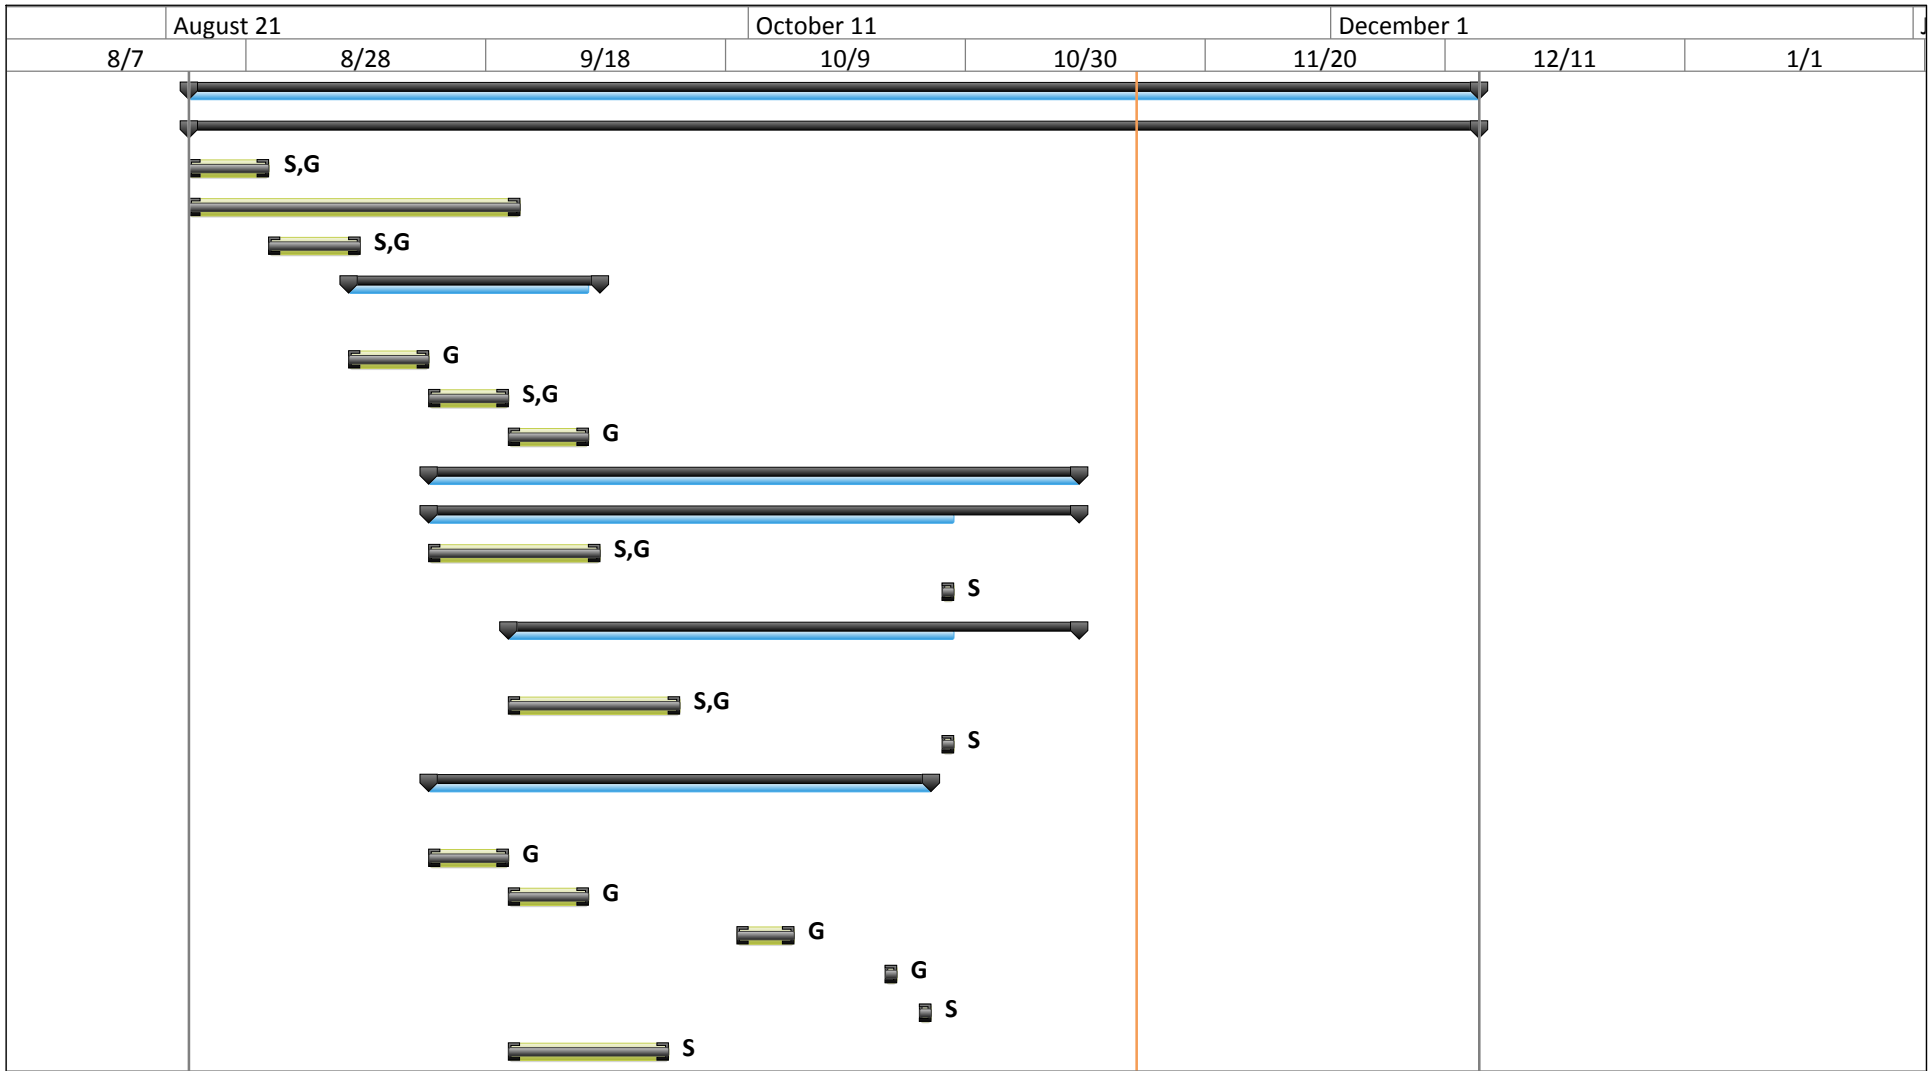

Project: GanttChartv2_1
Date: Mon 11/14/11

Task		External Milestone		Manual Summary Rollup	
Split		Inactive Task		Manual Summary	
Milestone		Inactive Milestone		Start-only	
Summary		Inactive Summary		Finish-only	
Project Summary		Manual Task		Deadline	
External Tasks		Duration-only		Progress