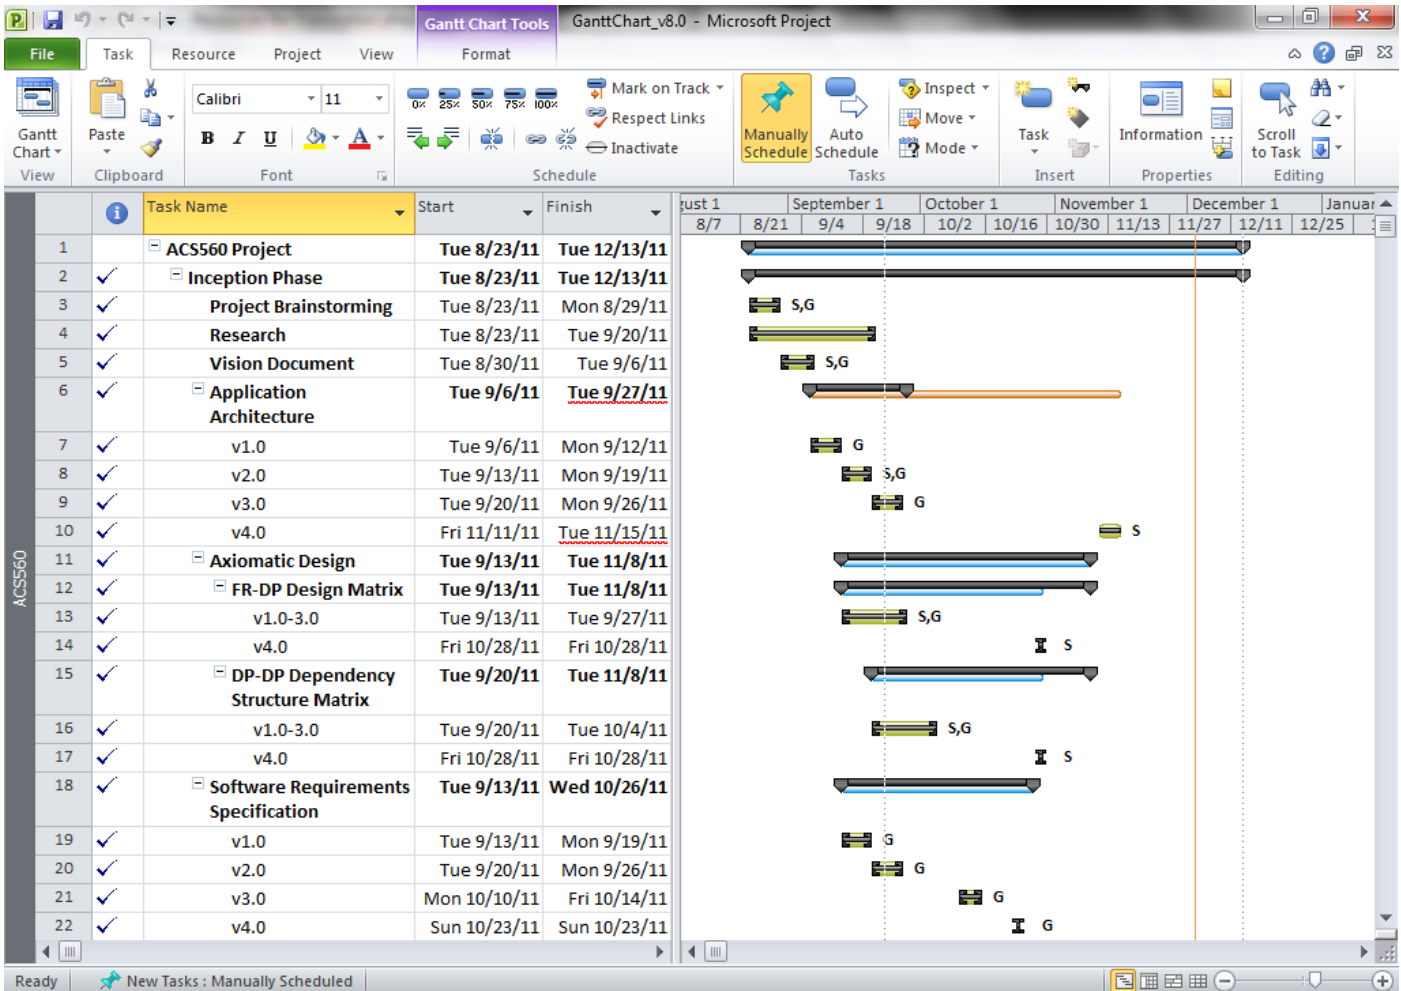

## Gantt Chart\_v8.0

GanttChart\_v8.0 - Microsoft Project

File Task Resource Project View Format

Calibri 11

0% 25% 50% 75% 100%

Mark on Track Respect Links Inactivate

Manually Schedule Auto Schedule

Inspect Move Mode Task Information Properties Scroll to Task Editing

Ready | New Tasks : Manually Scheduled

Gantt Chart Tools | GanttChart\_v8.0 - Microsoft Project

File | Task | Resource | Project | View | Format

Clipboard | Font | Schedule | Tasks | Insert | Properties | Editing

Ready New Tasks : Manually Scheduled